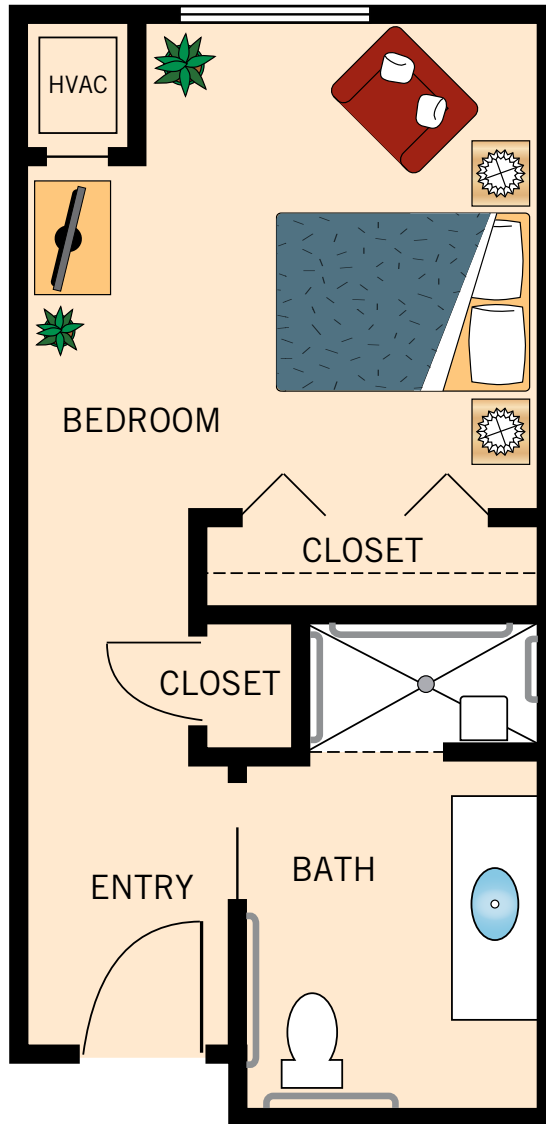

## MEMORY CARE STUDIO

310 Square Feet

Floor plans are not to scale and are shown for comparative purposes only.  
Actual apartment floor plans may have minor variations.