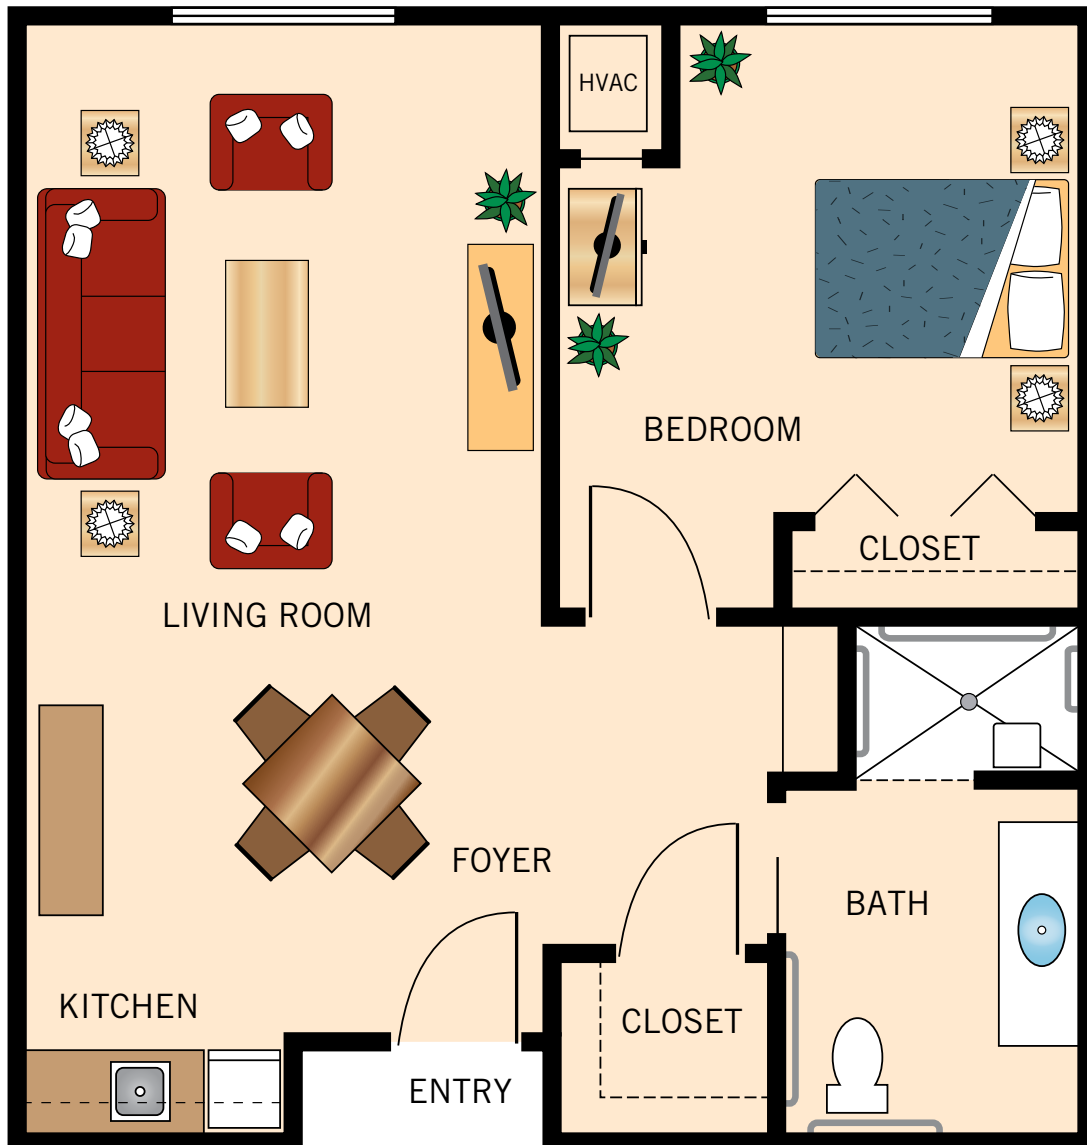

STUDIO

A1

310 Square Feet

Floor plans are not to scale and are shown for comparative purposes only.
Actual apartment floor plans may have minor variations.

STUDIO

A2

310 Square Feet

Floor plans are not to scale and are shown for comparative purposes only.
Actual apartment floor plans may have minor variations.

ONE BEDROOM

B1

637 Square Feet

Floor plans are not to scale and are shown for comparative purposes only.
Actual apartment floor plans may have minor variations.

TWO BEDROOM

B2

637 Square Feet

Floor plans are not to scale and are shown for comparative purposes only.
Actual apartment floor plans may have minor variations.

TWO BEDROOM

C

783 Square Feet

Floor plans are not to scale and are shown for comparative purposes only.
Actual apartment floor plans may have minor variations.

ALCOVE STUDIO

D1

400 Square Feet

Floor plans are not to scale and are shown for comparative purposes only.
Actual apartment floor plans may have minor variations.