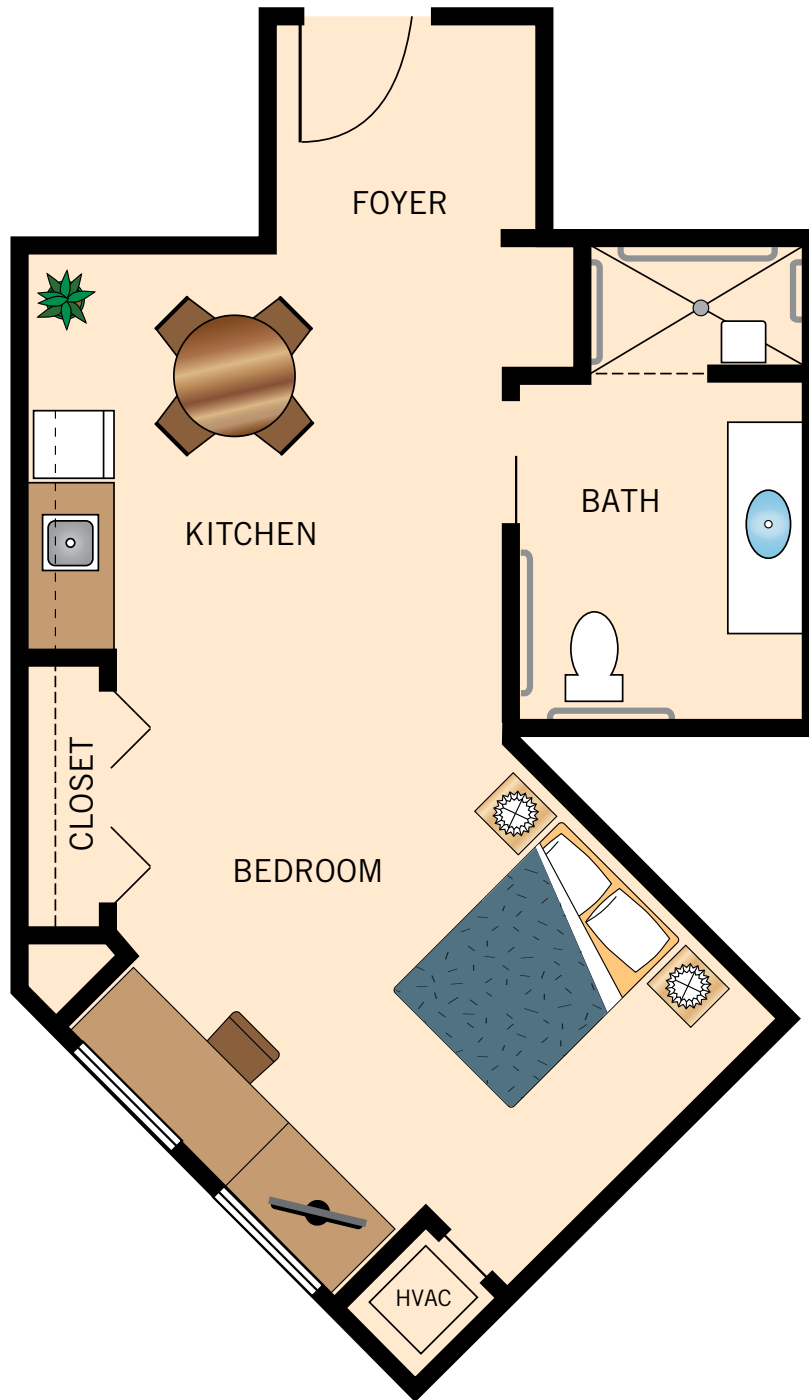

STUDIO

A1

310 Square Feet

Floor plans are not to scale and are shown for comparative purposes only.
Actual apartment floor plans may have minor variations.

STUDIO

A2

310 Square Feet

Floor plans are not to scale and are shown for comparative purposes only.
Actual apartment floor plans may have minor variations.

ONE BEDROOM

B1

637 Square Feet

Floor plans are not to scale and are shown for comparative purposes only.
Actual apartment floor plans may have minor variations.

TWO BEDROOM

B2

637 Square Feet

Floor plans are not to scale and are shown for comparative purposes only.
Actual apartment floor plans may have minor variations.

TWO BEDROOM

C

783 Square Feet

Floor plans are not to scale and are shown for comparative purposes only.
Actual apartment floor plans may have minor variations.

ALCOVE STUDIO

D1

400 Square Feet

Floor plans are not to scale and are shown for comparative purposes only.
Actual apartment floor plans may have minor variations.

ALCOVE STUDIO

D2

463 Square Feet

Floor plans are not to scale and are shown for comparative purposes only.
Actual apartment floor plans may have minor variations.