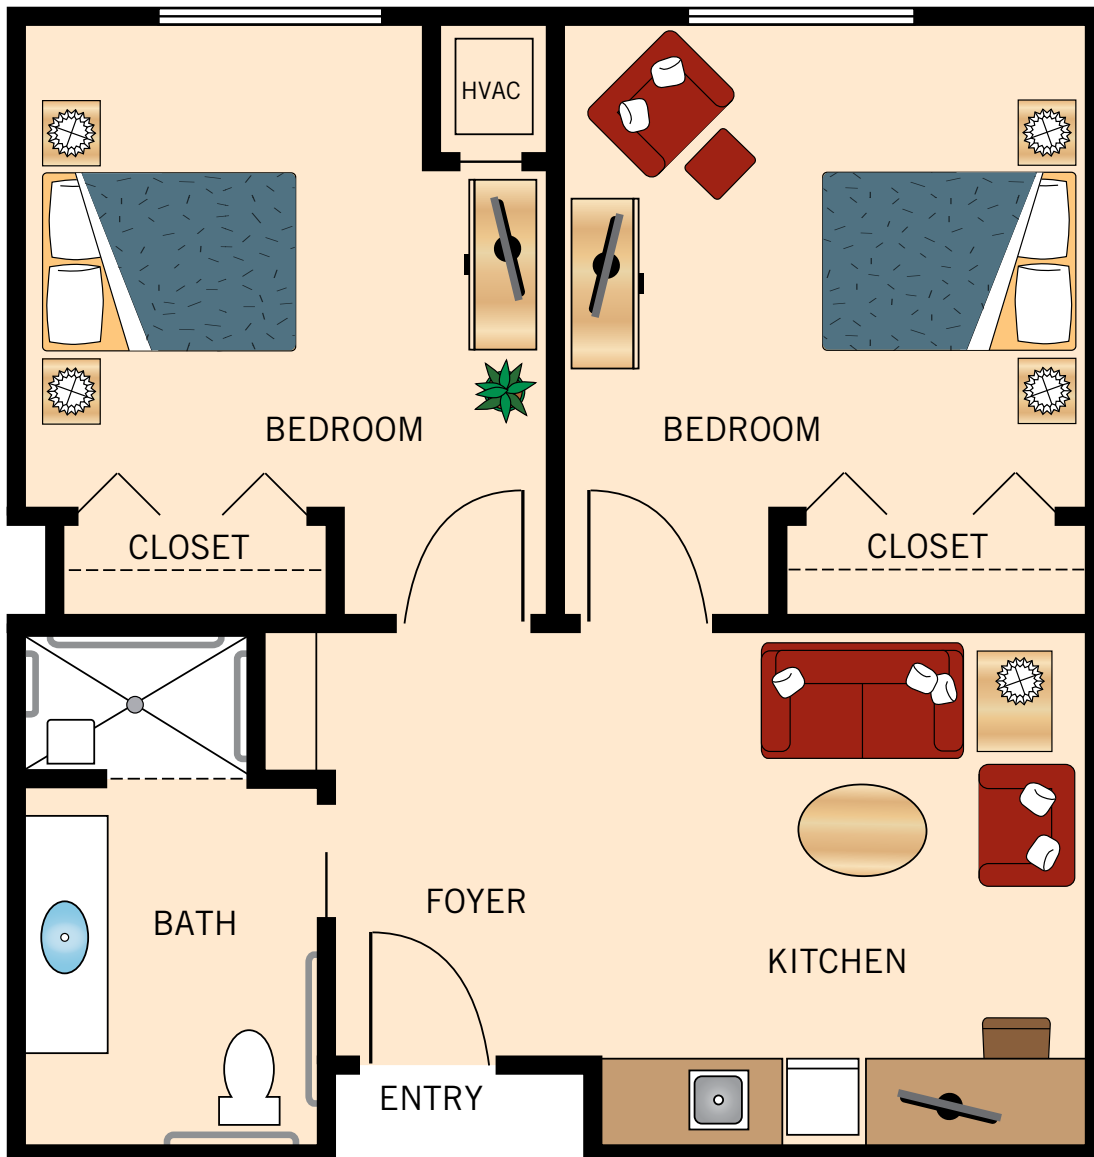

STUDIO

A1

310 Square Feet

Floor plans are not to scale and are shown for comparative purposes only.
Actual apartment floor plans may have minor variations.

STUDIO

A2

310 Square Feet

Floor plans are not to scale and are shown for comparative purposes only.
Actual apartment floor plans may have minor variations.

ONE BEDROOM

B1

637 Square Feet

Floor plans are not to scale and are shown for comparative purposes only.
Actual apartment floor plans may have minor variations.

TWO BEDROOM

B2

637 Square Feet

Floor plans are not to scale and are shown for comparative purposes only.
Actual apartment floor plans may have minor variations.

TWO BEDROOM

C

783 Square Feet

Floor plans are not to scale and are shown for comparative purposes only.
Actual apartment floor plans may have minor variations.

ALCOVE STUDIO

D1

400 Square Feet

Floor plans are not to scale and are shown for comparative purposes only.
Actual apartment floor plans may have minor variations.