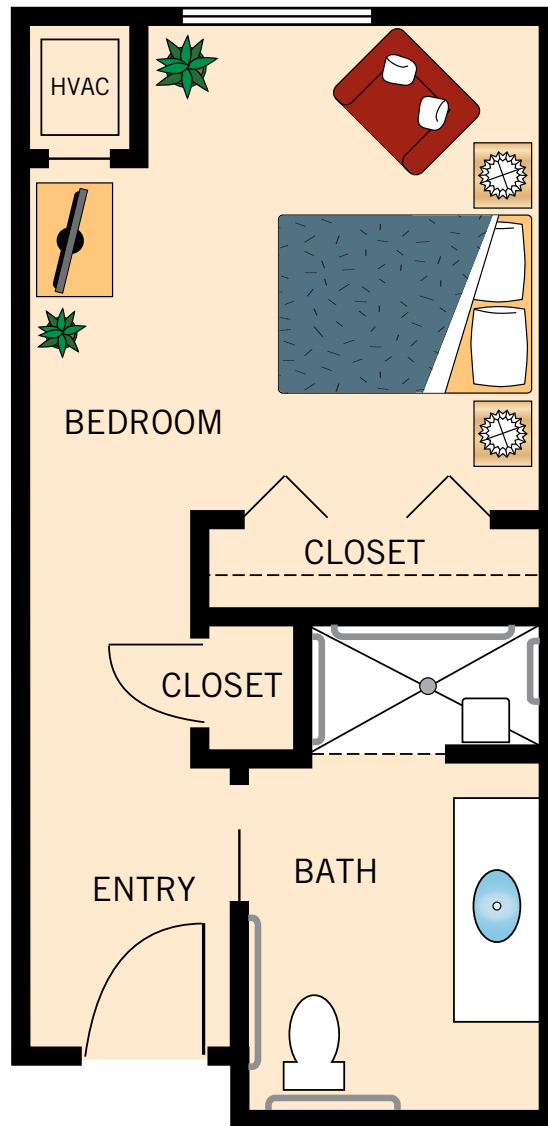

STUDIO

A1

310 Square Feet

Floor plans are not to scale and are shown for comparative purposes only.
Actual apartment floor plans may have minor variations.

STUDIO

A2

310 Square Feet

Floor plans are not to scale and are shown for comparative purposes only.
Actual apartment floor plans may have minor variations.

ONE BEDROOM

B1

637 Square Feet

Floor plans are not to scale and are shown for comparative purposes only.
Actual apartment floor plans may have minor variations.

TWO BEDROOM

B2

637 Square Feet

Floor plans are not to scale and are shown for comparative purposes only.
Actual apartment floor plans may have minor variations.

TWO BEDROOM

C

783 Square Feet

Floor plans are not to scale and are shown for comparative purposes only.
Actual apartment floor plans may have minor variations.

ALCOVE STUDIO

D1

400 Square Feet

Floor plans are not to scale and are shown for comparative purposes only.
Actual apartment floor plans may have minor variations.