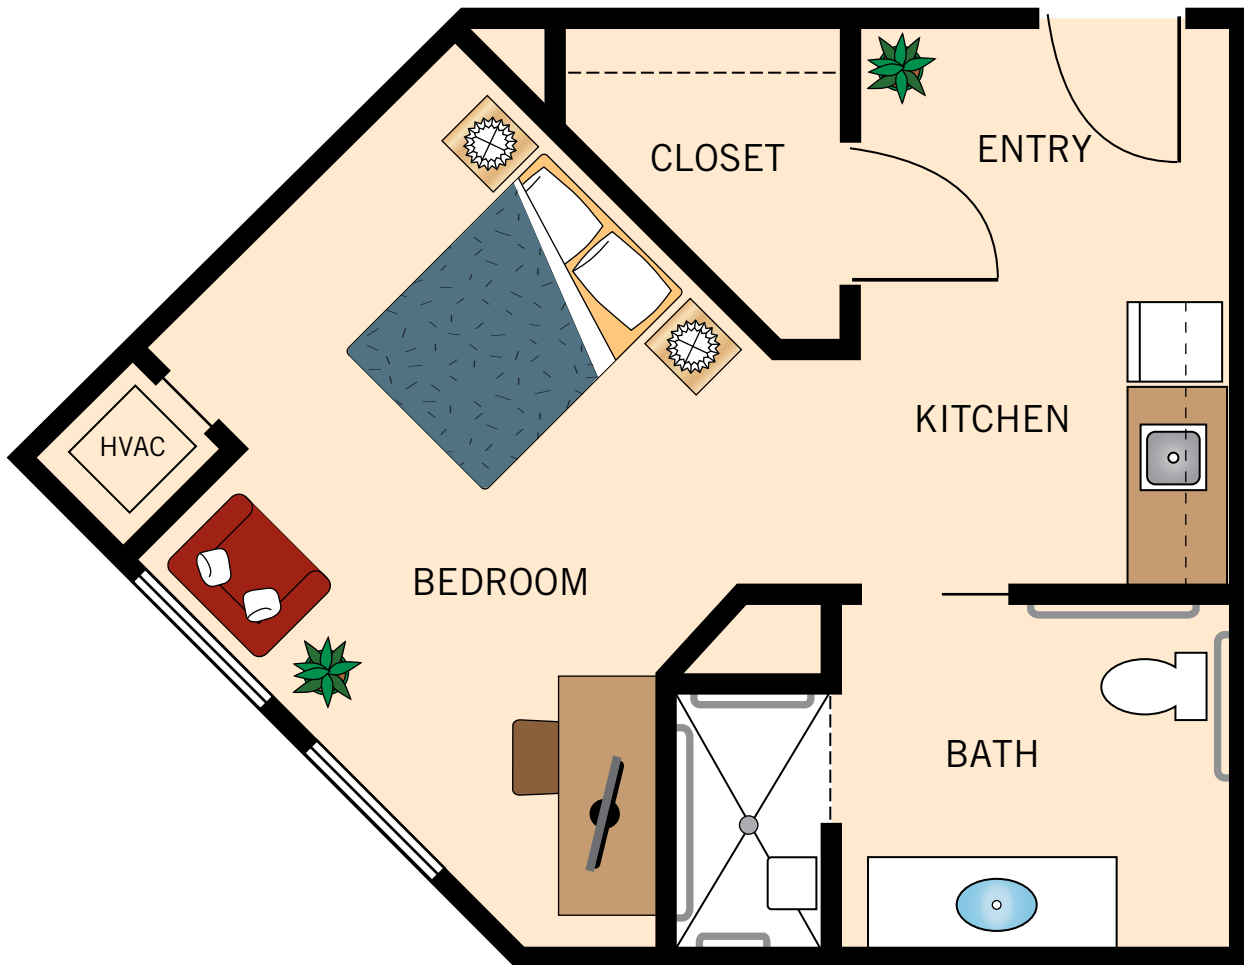

STUDIO

A1

310 Square Feet

Floor plans are not to scale and are shown for comparative purposes only.
Actual apartment floor plans may have minor variations.

STUDIO

A2

310 Square Feet

Floor plans are not to scale and are shown for comparative purposes only.
Actual apartment floor plans may have minor variations.

ONE BEDROOM

B1

637 Square Feet

Floor plans are not to scale and are shown for comparative purposes only.
Actual apartment floor plans may have minor variations.

TWO BEDROOM

B2

637 Square Feet

Floor plans are not to scale and are shown for comparative purposes only.
Actual apartment floor plans may have minor variations.

TWO BEDROOM

C

783 Square Feet

Floor plans are not to scale and are shown for comparative purposes only.
Actual apartment floor plans may have minor variations.

ALCOVE STUDIO

D1

400 Square Feet

Floor plans are not to scale and are shown for comparative purposes only.
Actual apartment floor plans may have minor variations.

ALCOVE STUDIO

D2

463 Square Feet

Floor plans are not to scale and are shown for comparative purposes only.
Actual apartment floor plans may have minor variations.