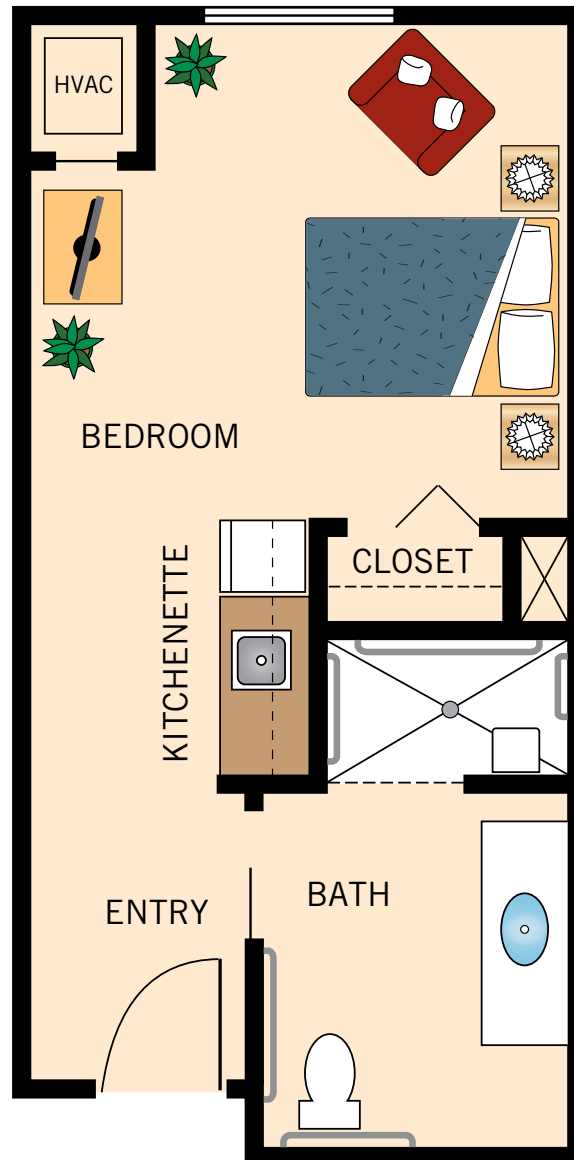

STUDIO

A1

310 Square Feet

Floor plans are not to scale and are shown for comparative purposes only.
Actual apartment floor plans may have minor variations.

STUDIO

A2

310 Square Feet

Floor plans are not to scale and are shown for comparative purposes only.
Actual apartment floor plans may have minor variations.

ONE BEDROOM

B1

637 Square Feet

Floor plans are not to scale and are shown for comparative purposes only.
Actual apartment floor plans may have minor variations.

TWO BEDROOM

B2

637 Square Feet

Floor plans are not to scale and are shown for comparative purposes only.
Actual apartment floor plans may have minor variations.

TWO BEDROOM

C

783 Square Feet

Floor plans are not to scale and are shown for comparative purposes only.
Actual apartment floor plans may have minor variations.

ALCOVE STUDIO

D1

400 Square Feet

Floor plans are not to scale and are shown for comparative purposes only.
Actual apartment floor plans may have minor variations.