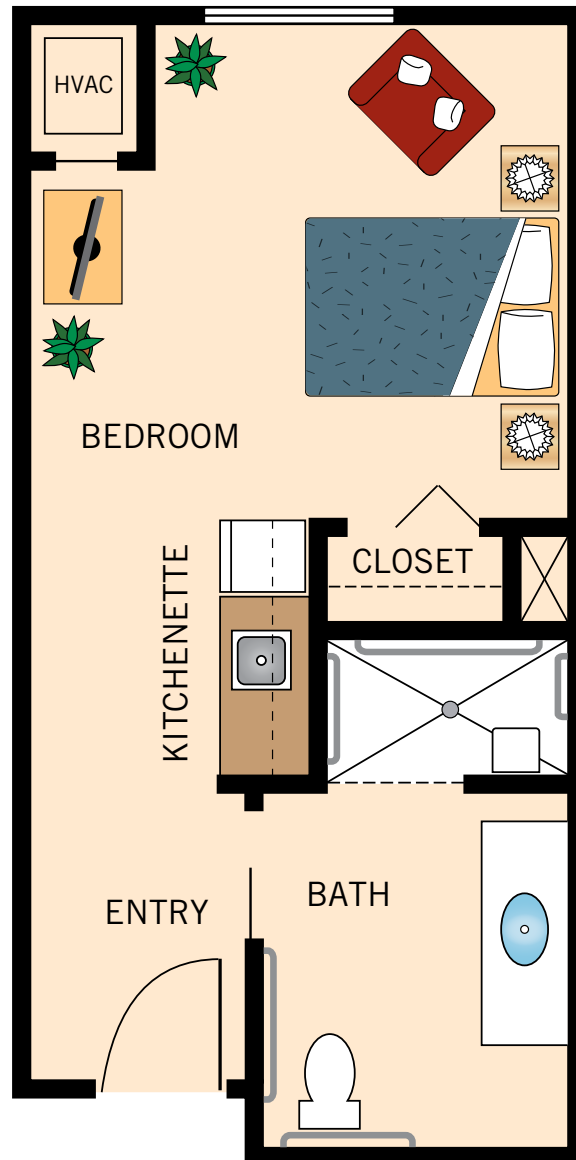

## MEMORY CARE STUDIO

310 Square Feet

Floor plans are not to scale and are shown for comparative purposes only.  
Actual apartment floor plans may have minor variations.

## STUDIO

310 Square Feet

Floor plans are not to scale and are shown for comparative purposes only.  
Actual apartment floor plans may have minor variations.

## ONE BEDROOM

637 Square Feet

Floor plans are not to scale and are shown for comparative purposes only.  
Actual apartment floor plans may have minor variations.

**TWO BEDROOM**

637 Square Feet

Floor plans are not to scale and are shown for comparative purposes only.  
Actual apartment floor plans may have minor variations.

**TWO BEDROOM  
LARGE**

783 Square Feet

Floor plans are not to scale and are shown for comparative purposes only.  
Actual apartment floor plans may have minor variations.

**STUDIO LARGE**  
400 Square Feet