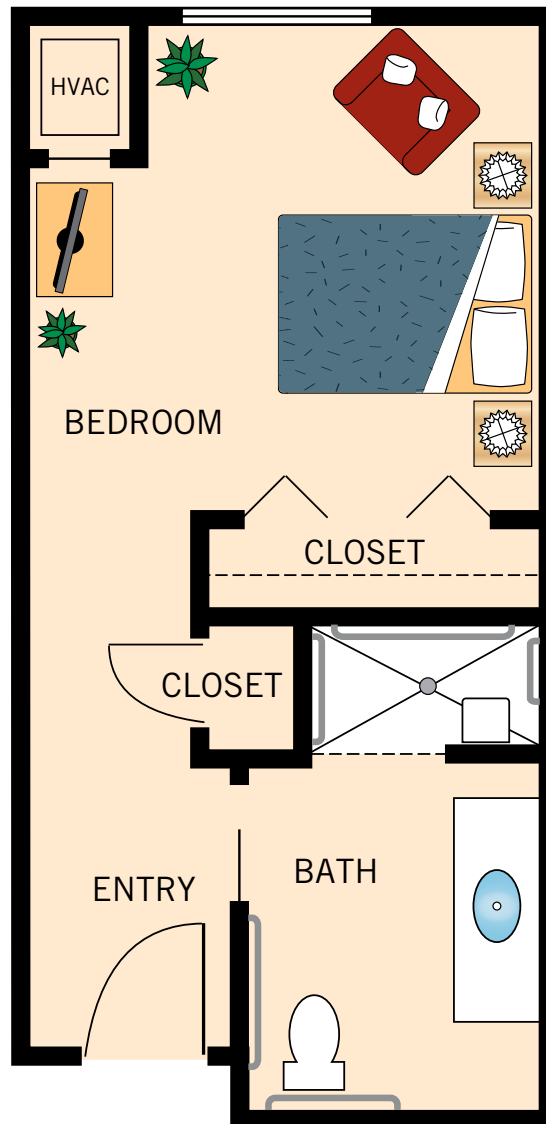

## MEMORY CARE STUDIO

310 Square Feet

Floor plans are not to scale and are shown for comparative purposes only.  
Actual apartment floor plans may have minor variations.

## STUDIO

310 Square Feet

Floor plans are not to scale and are shown for comparative purposes only.  
Actual apartment floor plans may have minor variations.

## ONE BEDROOM

637 Square Feet

Floor plans are not to scale and are shown for comparative purposes only.  
Actual apartment floor plans may have minor variations.

**TWO BEDROOM**

637 Square Feet

Floor plans are not to scale and are shown for comparative purposes only.  
Actual apartment floor plans may have minor variations.

**TWO BEDROOM  
LARGE**

783 Square Feet

Floor plans are not to scale and are shown for comparative purposes only.  
Actual apartment floor plans may have minor variations.

**STUDIO LARGE**  
400 Square Feet