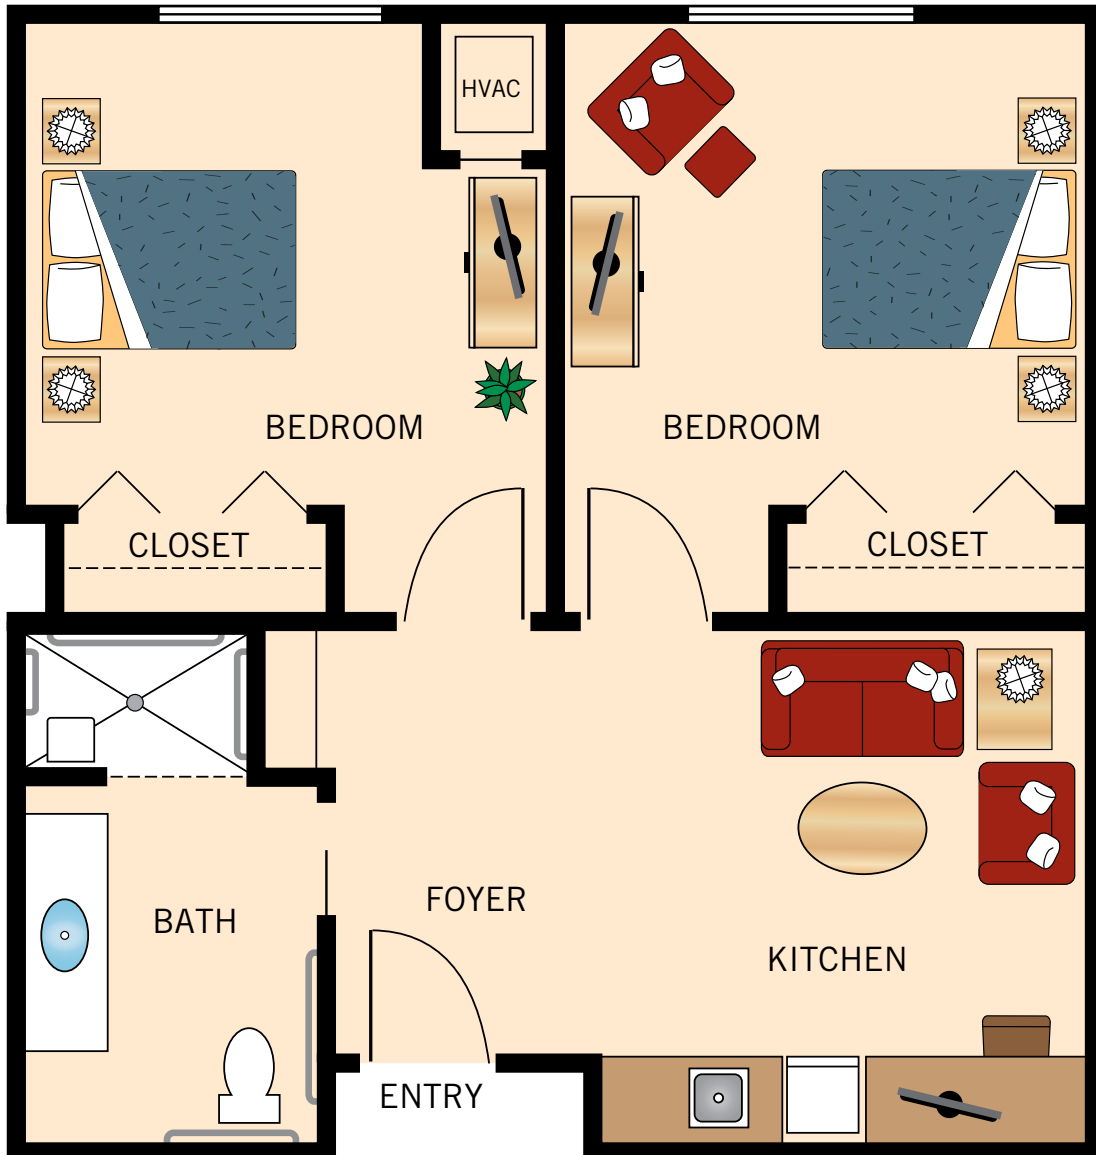

## MEMORY CARE STUDIO

310 Square Feet

Floor plans are not to scale and are shown for comparative purposes only.  
Actual apartment floor plans may have minor variations.

## STUDIO

310 Square Feet

Floor plans are not to scale and are shown for comparative purposes only.  
Actual apartment floor plans may have minor variations.

## ONE BEDROOM

637 Square Feet

Floor plans are not to scale and are shown for comparative purposes only.  
Actual apartment floor plans may have minor variations.

**TWO BEDROOM**

637 Square Feet

Floor plans are not to scale and are shown for comparative purposes only.  
Actual apartment floor plans may have minor variations.

**TWO BEDROOM  
LARGE**

783 Square Feet

Floor plans are not to scale and are shown for comparative purposes only.  
Actual apartment floor plans may have minor variations.

**STUDIO LARGE**  
400 Square Feet