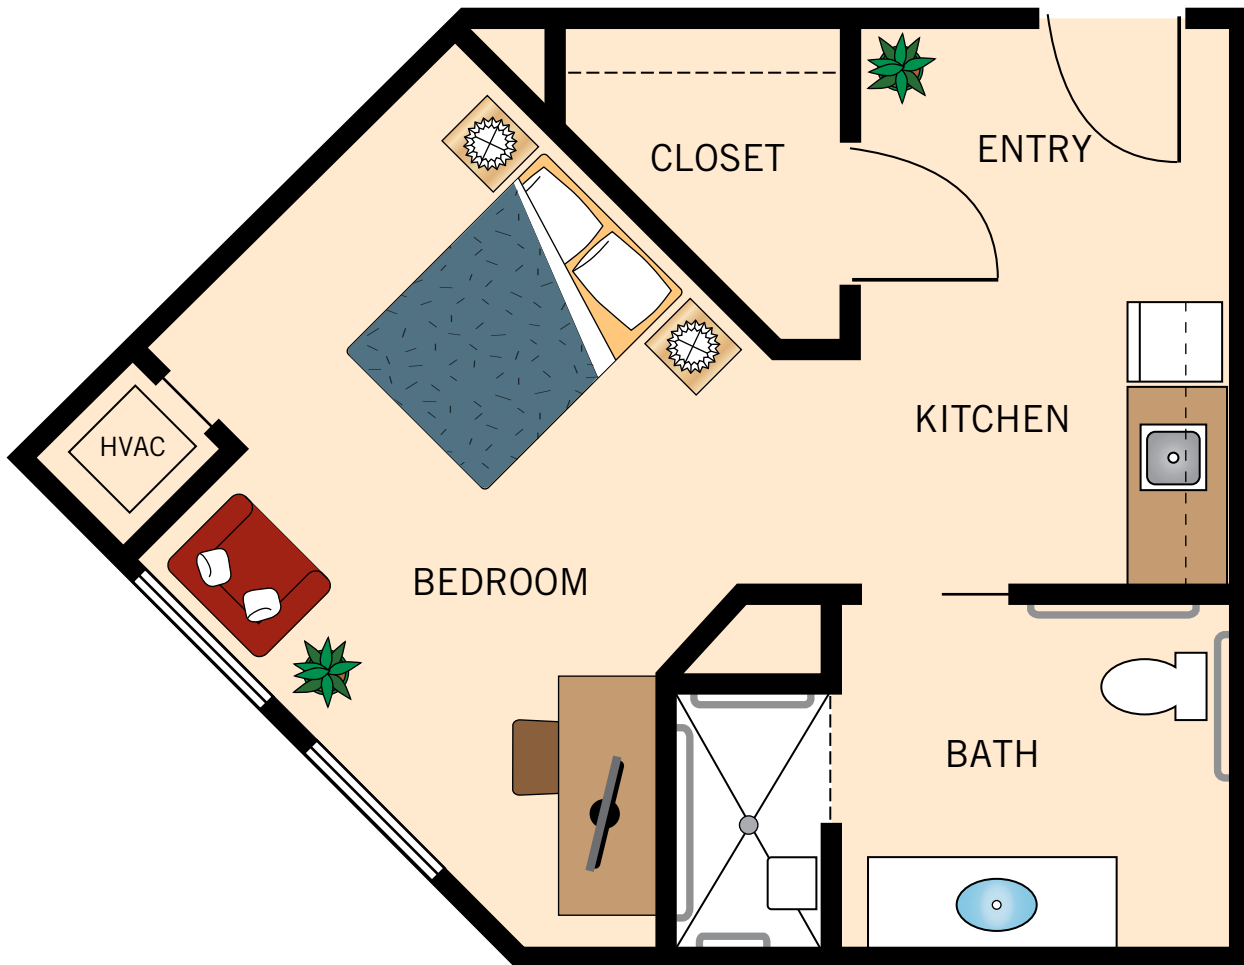

## MEMORY CARE STUDIO

310 Square Feet

Floor plans are not to scale and are shown for comparative purposes only.  
Actual apartment floor plans may have minor variations.

## STUDIO

310 Square Feet

Floor plans are not to scale and are shown for comparative purposes only.  
Actual apartment floor plans may have minor variations.

## ONE BEDROOM

637 Square Feet

Floor plans are not to scale and are shown for comparative purposes only.  
Actual apartment floor plans may have minor variations.

**TWO BEDROOM**

637 Square Feet

Floor plans are not to scale and are shown for comparative purposes only.  
Actual apartment floor plans may have minor variations.

**TWO BEDROOM  
LARGE**

783 Square Feet

Floor plans are not to scale and are shown for comparative purposes only.  
Actual apartment floor plans may have minor variations.

**STUDIO LARGE**  
400 Square Feet