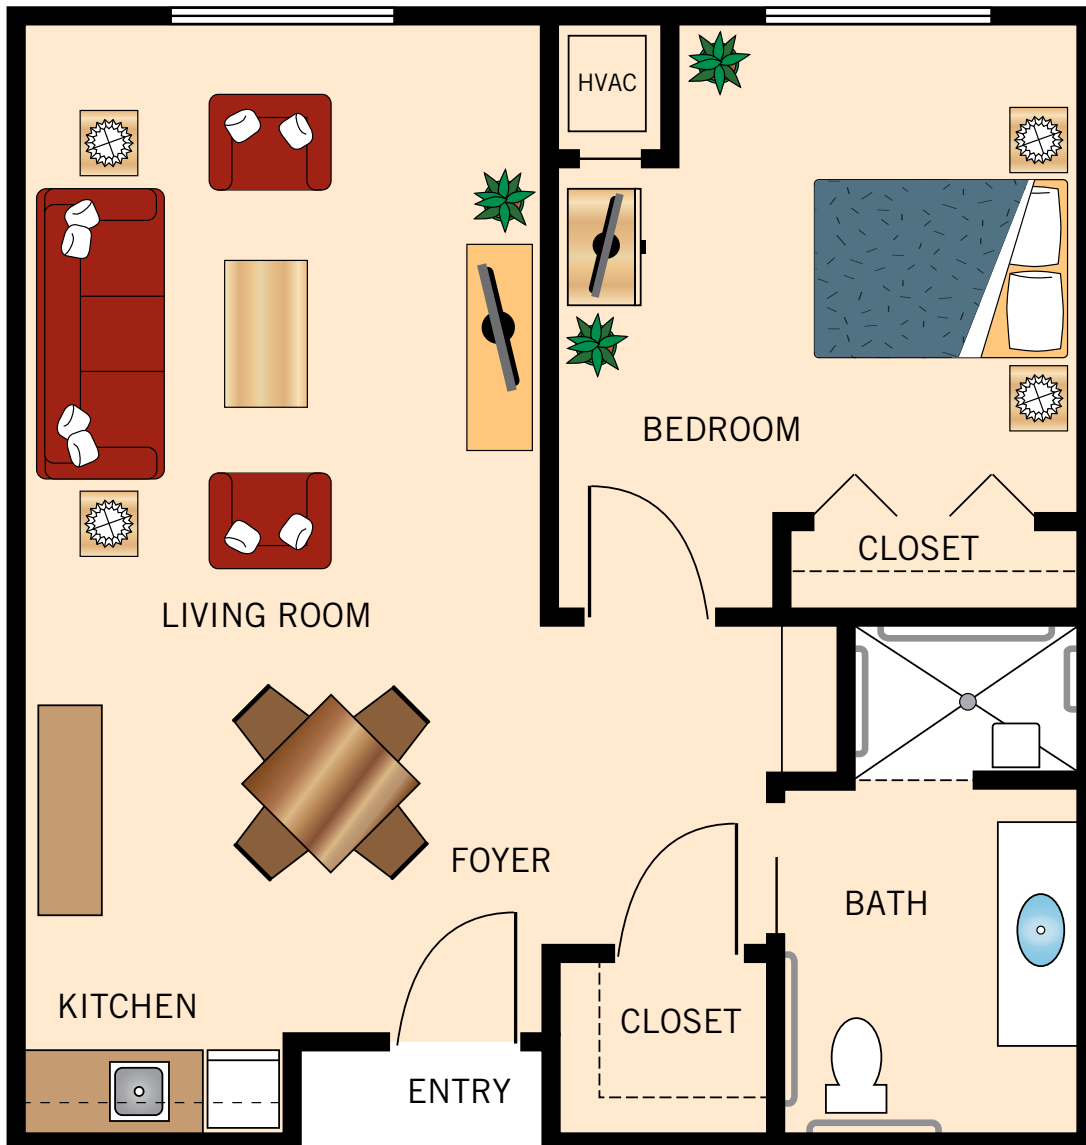

## MEMORY CARE STUDIO

310 Square Feet

Floor plans are not to scale and are shown for comparative purposes only.  
Actual apartment floor plans may have minor variations.

## STUDIO

310 Square Feet

Floor plans are not to scale and are shown for comparative purposes only.  
Actual apartment floor plans may have minor variations.

## ONE BEDROOM

637 Square Feet

Floor plans are not to scale and are shown for comparative purposes only.  
Actual apartment floor plans may have minor variations.

**TWO BEDROOM**

637 Square Feet

Floor plans are not to scale and are shown for comparative purposes only.  
Actual apartment floor plans may have minor variations.

**TWO BEDROOM  
LARGE**

783 Square Feet

Floor plans are not to scale and are shown for comparative purposes only.  
Actual apartment floor plans may have minor variations.

**STUDIO LARGE**  
400 Square Feet