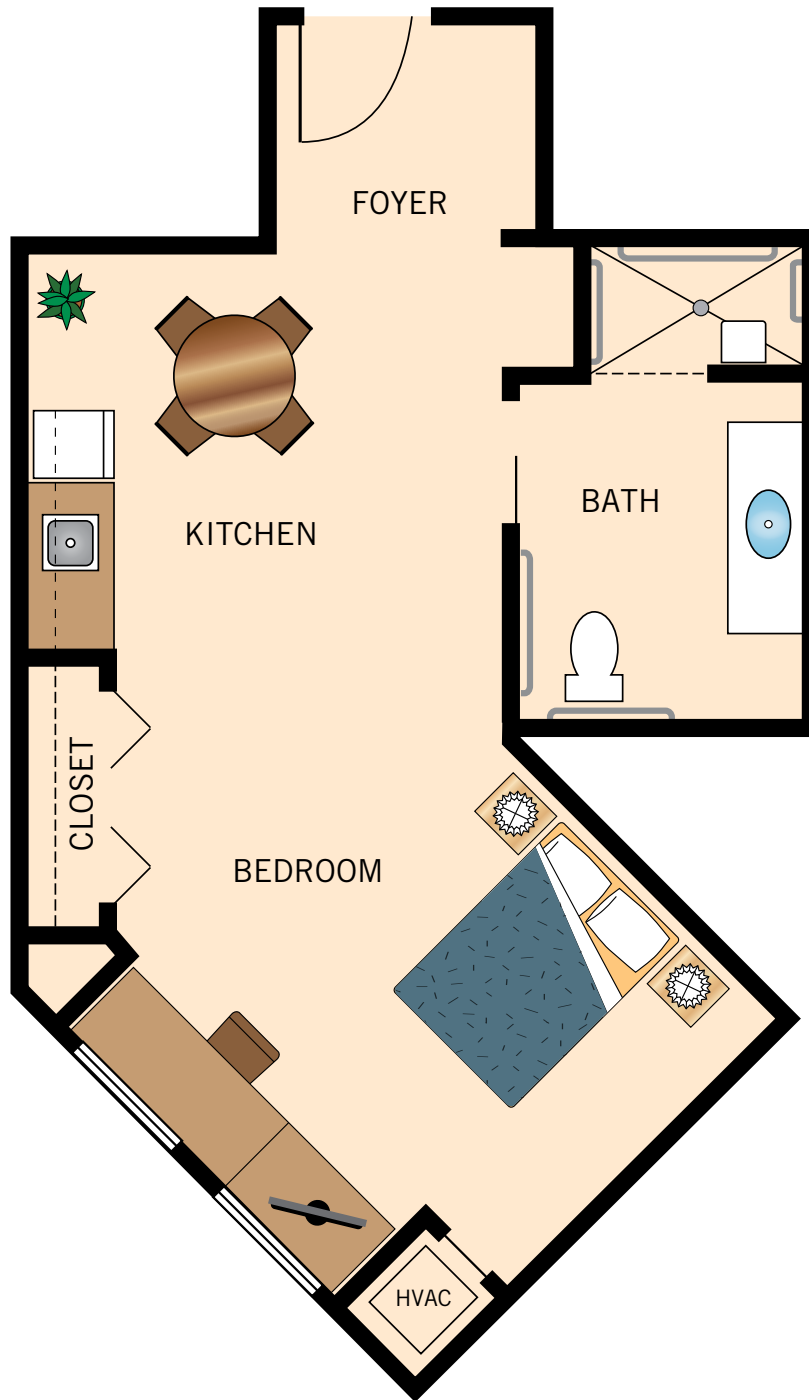

## MEMORY CARE STUDIO

310 Square Feet

Floor plans are not to scale and are shown for comparative purposes only.  
Actual apartment floor plans may have minor variations.

## STUDIO

310 Square Feet

Floor plans are not to scale and are shown for comparative purposes only.  
Actual apartment floor plans may have minor variations.

**TWO BEDROOM  
LARGE**

783 Square Feet

Floor plans are not to scale and are shown for comparative purposes only.  
Actual apartment floor plans may have minor variations.

**STUDIO LARGE**  
400 Square Feet

Floor plans are not to scale and are shown for comparative purposes only.  
Actual apartment floor plans may have minor variations.

**STUDIO DELUXE**

463 Square Feet

Floor plans are not to scale and are shown for comparative purposes only.  
Actual apartment floor plans may have minor variations.