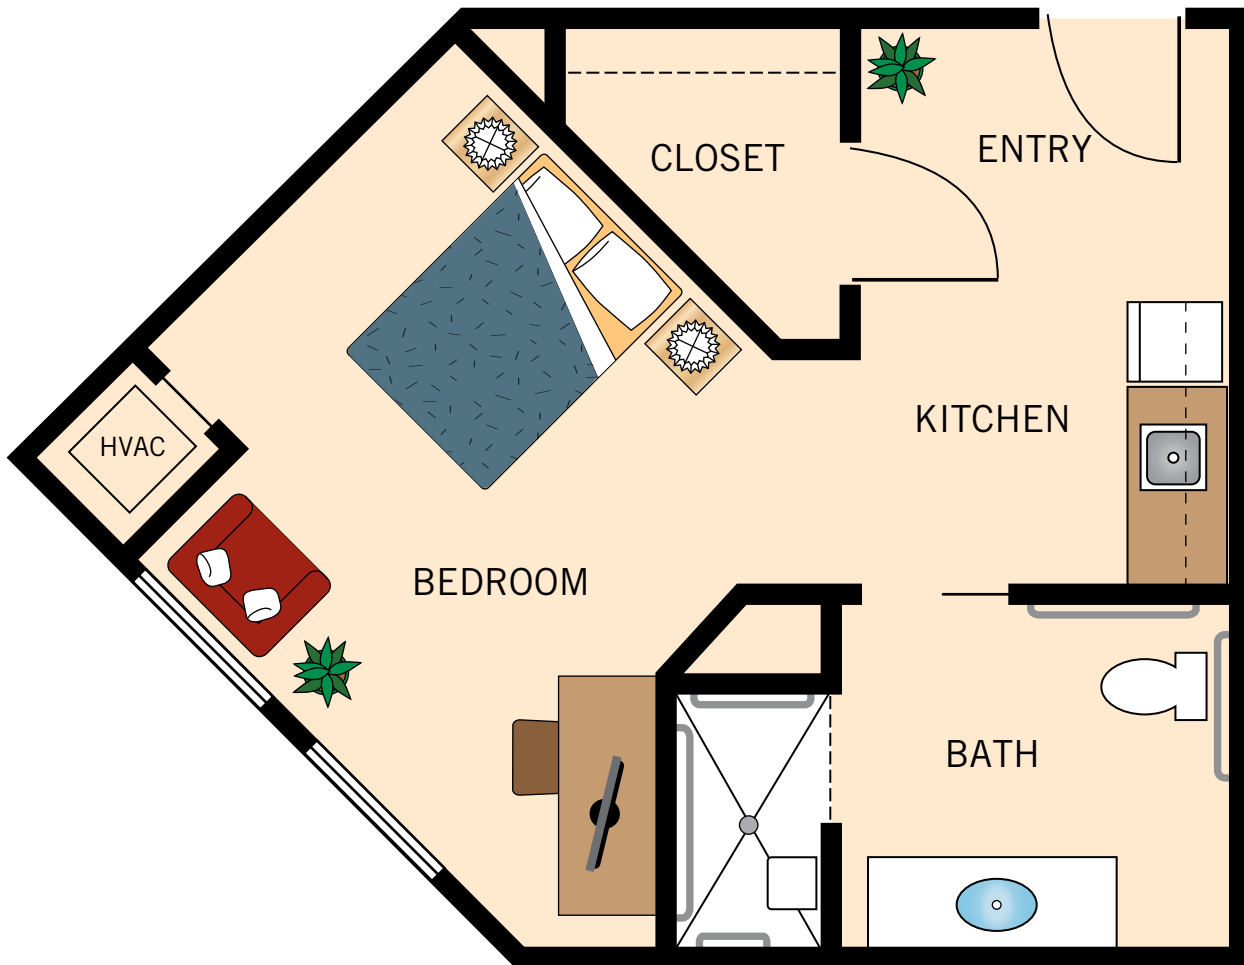

## STUDIO

310 Square Feet

Floor plans are not to scale and are shown for comparative purposes only.  
Actual apartment floor plans may have minor variations.

**ONE BEDROOM**  
637 Square Feet

Floor plans are not to scale and are shown for comparative purposes only.  
Actual apartment floor plans may have minor variations.

## TWO BEDROOM

637 Square Feet

Floor plans are not to scale and are shown for comparative purposes only.  
Actual apartment floor plans may have minor variations.

**TWO BEDROOM  
LARGE**

783 Square Feet

Floor plans are not to scale and are shown for comparative purposes only.  
Actual apartment floor plans may have minor variations.

**STUDIO LARGE**  
400 Square Feet

Floor plans are not to scale and are shown for comparative purposes only.  
Actual apartment floor plans may have minor variations.

## STUDIO DELUXE

463 Square Feet

Floor plans are not to scale and are shown for comparative purposes only.  
Actual apartment floor plans may have minor variations.