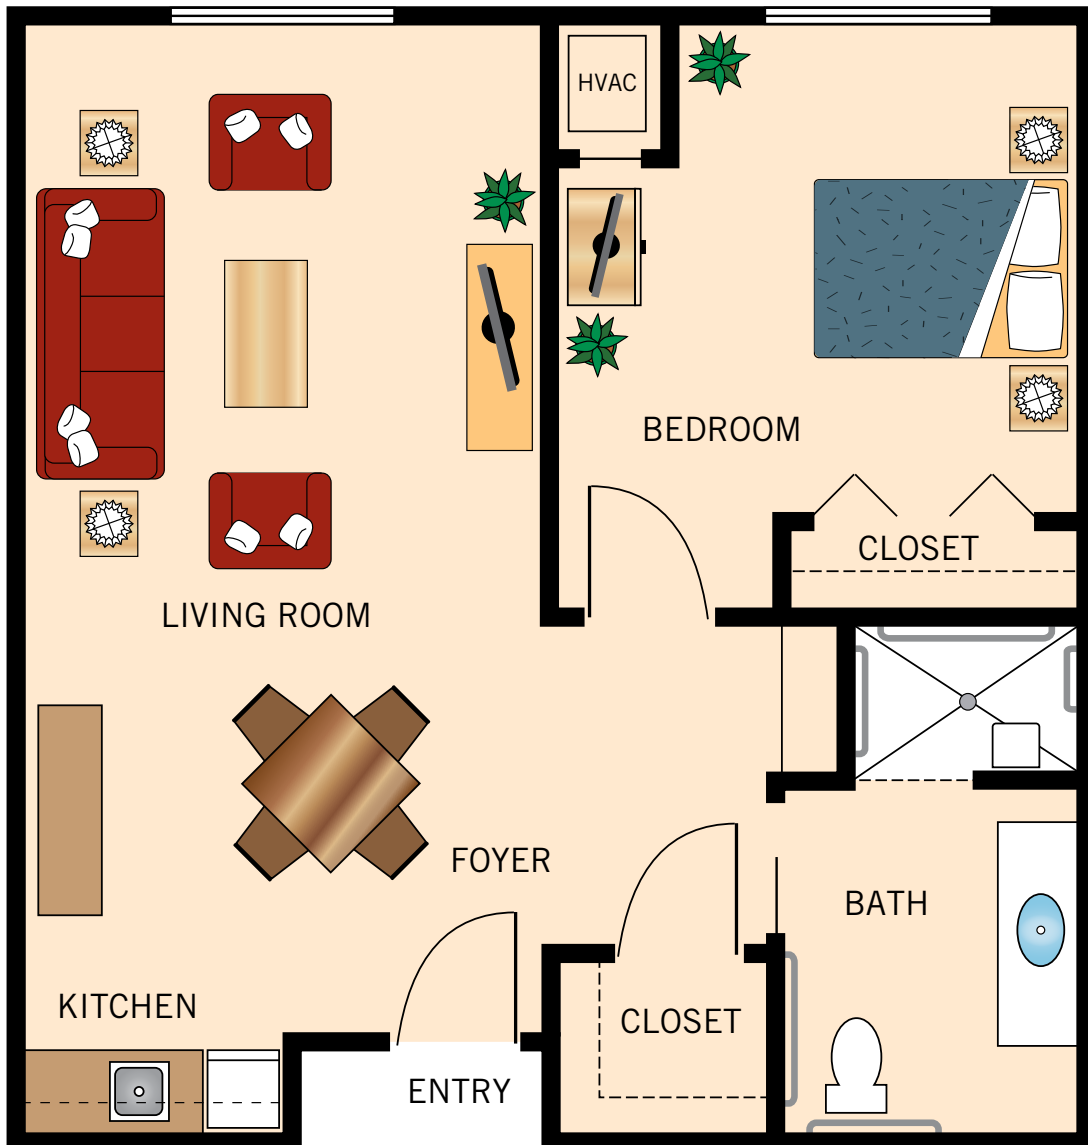

## STUDIO

310 Square Feet

Floor plans are not to scale and are shown for comparative purposes only.  
Actual apartment floor plans may have minor variations.

**ONE BEDROOM**  
637 Square Feet

Floor plans are not to scale and are shown for comparative purposes only.  
Actual apartment floor plans may have minor variations.

## TWO BEDROOM

637 Square Feet

Floor plans are not to scale and are shown for comparative purposes only.  
Actual apartment floor plans may have minor variations.

**TWO BEDROOM  
LARGE**

783 Square Feet

Floor plans are not to scale and are shown for comparative purposes only.  
Actual apartment floor plans may have minor variations.

**STUDIO LARGE**  
400 Square Feet

Floor plans are not to scale and are shown for comparative purposes only.  
Actual apartment floor plans may have minor variations.

## STUDIO DELUXE

463 Square Feet

Floor plans are not to scale and are shown for comparative purposes only.  
Actual apartment floor plans may have minor variations.