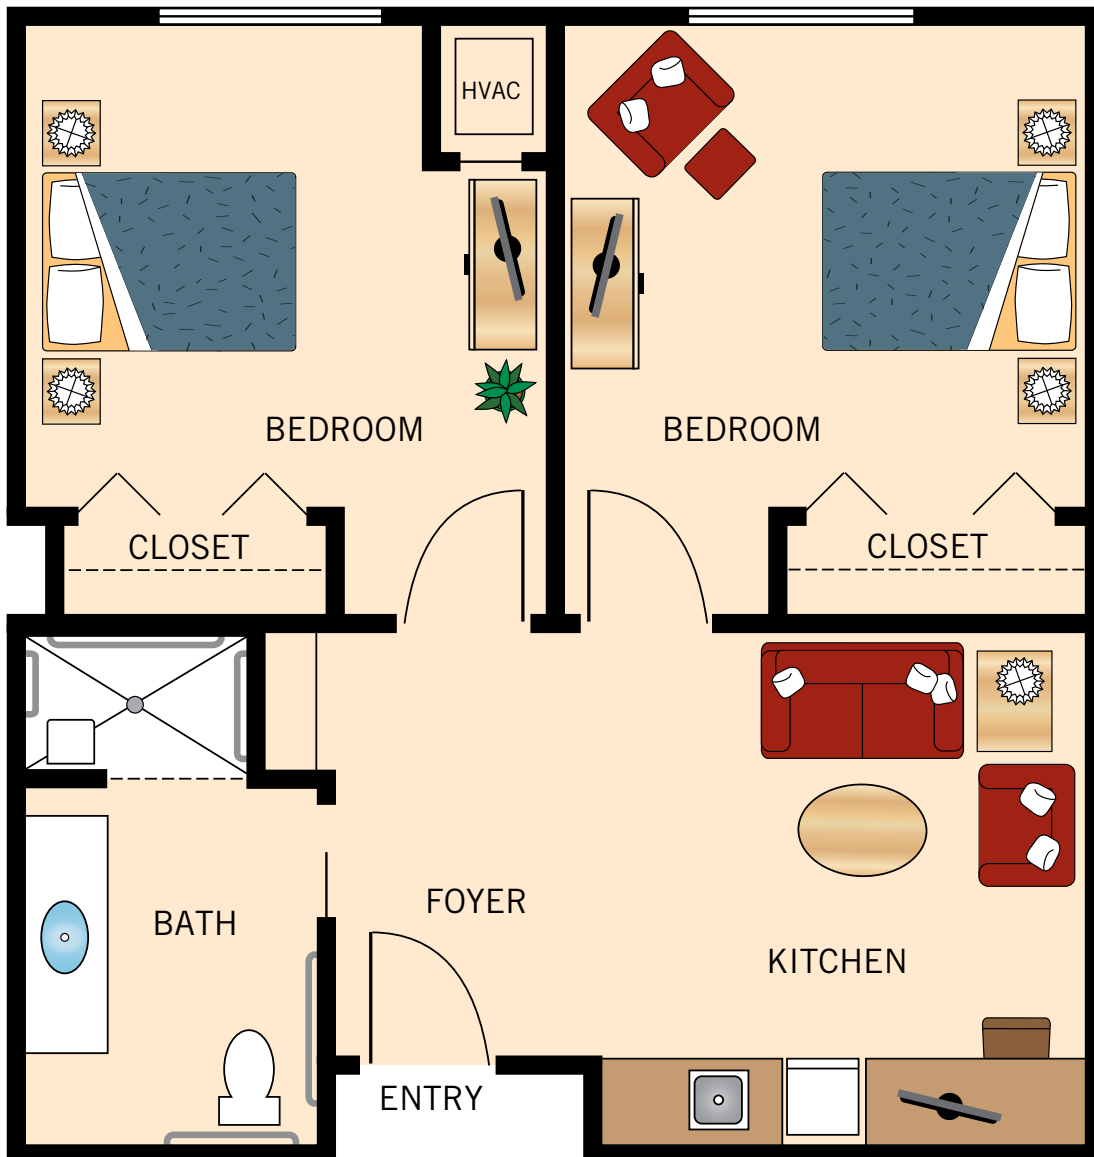

## STUDIO

310 Square Feet

Floor plans are not to scale and are shown for comparative purposes only.  
Actual apartment floor plans may have minor variations.

**ONE BEDROOM**  
637 Square Feet

Floor plans are not to scale and are shown for comparative purposes only.  
Actual apartment floor plans may have minor variations.

## TWO BEDROOM

637 Square Feet

Floor plans are not to scale and are shown for comparative purposes only.  
Actual apartment floor plans may have minor variations.

**TWO BEDROOM  
LARGE**

783 Square Feet

Floor plans are not to scale and are shown for comparative purposes only.  
Actual apartment floor plans may have minor variations.

**STUDIO LARGE**  
400 Square Feet

Floor plans are not to scale and are shown for comparative purposes only.  
Actual apartment floor plans may have minor variations.

## STUDIO DELUXE

463 Square Feet

Floor plans are not to scale and are shown for comparative purposes only.  
Actual apartment floor plans may have minor variations.