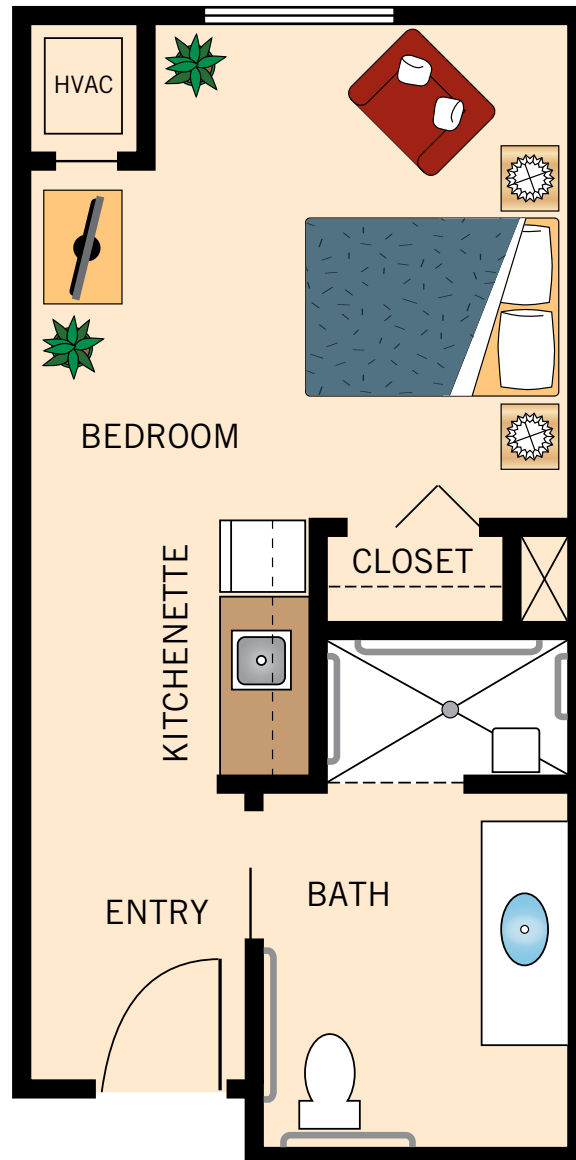

## STUDIO

310 Square Feet

Floor plans are not to scale and are shown for comparative purposes only.  
Actual apartment floor plans may have minor variations.

**ONE BEDROOM**  
637 Square Feet

Floor plans are not to scale and are shown for comparative purposes only.  
Actual apartment floor plans may have minor variations.

## TWO BEDROOM

637 Square Feet

Floor plans are not to scale and are shown for comparative purposes only.  
Actual apartment floor plans may have minor variations.

**TWO BEDROOM  
LARGE**

783 Square Feet

Floor plans are not to scale and are shown for comparative purposes only.  
Actual apartment floor plans may have minor variations.

**STUDIO LARGE**  
400 Square Feet

Floor plans are not to scale and are shown for comparative purposes only.  
Actual apartment floor plans may have minor variations.

## STUDIO DELUXE

463 Square Feet

Floor plans are not to scale and are shown for comparative purposes only.  
Actual apartment floor plans may have minor variations.