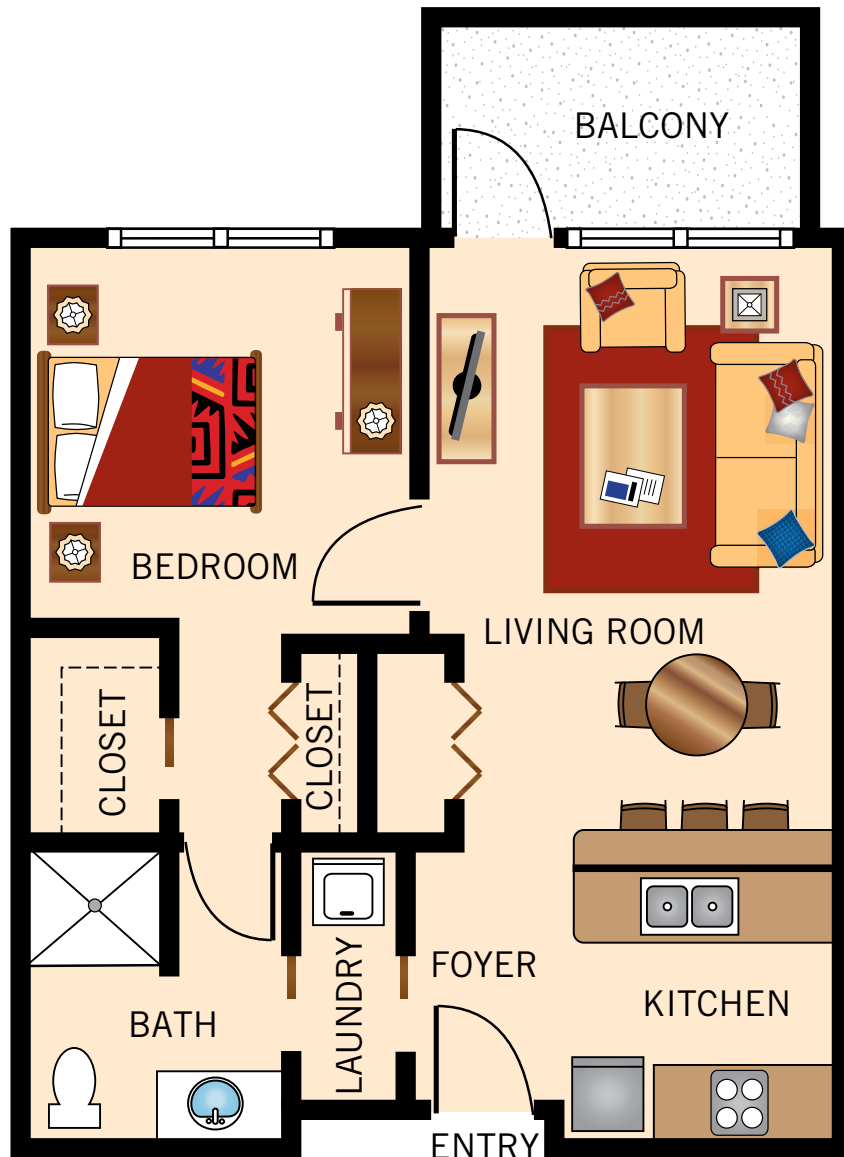

A – THE PELICAN
ONE BEDROOM ONE AND A HALF BATH
WITH DEN
1,090 Square Feet

Floor plans are not to scale and are shown for comparative purposes only.
Actual apartment floor plans may have minor variations.

B – THE EGRET
ONE BEDROOM ONE BATH
732 Square Feet

Floor plans are not to scale and are shown for comparative purposes only.
Actual apartment floor plans may have minor variations.

C – BLUE JAY
ONE BEDROOM ONE AND A HALF BATH
WITH DEN
824 Square Feet

Floor plans are not to scale and are shown for comparative purposes only.
Actual apartment floor plans may have minor variations.

D – SANDHILL CRANE
TWO BEDROOM TWO BATH
WITH DEN
1,118 Square Feet

Floor plans are not to scale and are shown for comparative purposes only.
Actual apartment floor plans may have minor variations.

D2 – THE OSPREY
TWO BEDROOM TWO BATH
1,118 Square Feet

Floor plans are not to scale and are shown for comparative purposes only.
Actual apartment floor plans may have minor variations.

D3 – THE BLUE HARON
THREE BEDROOM THREE BATH
1,425 Square Feet