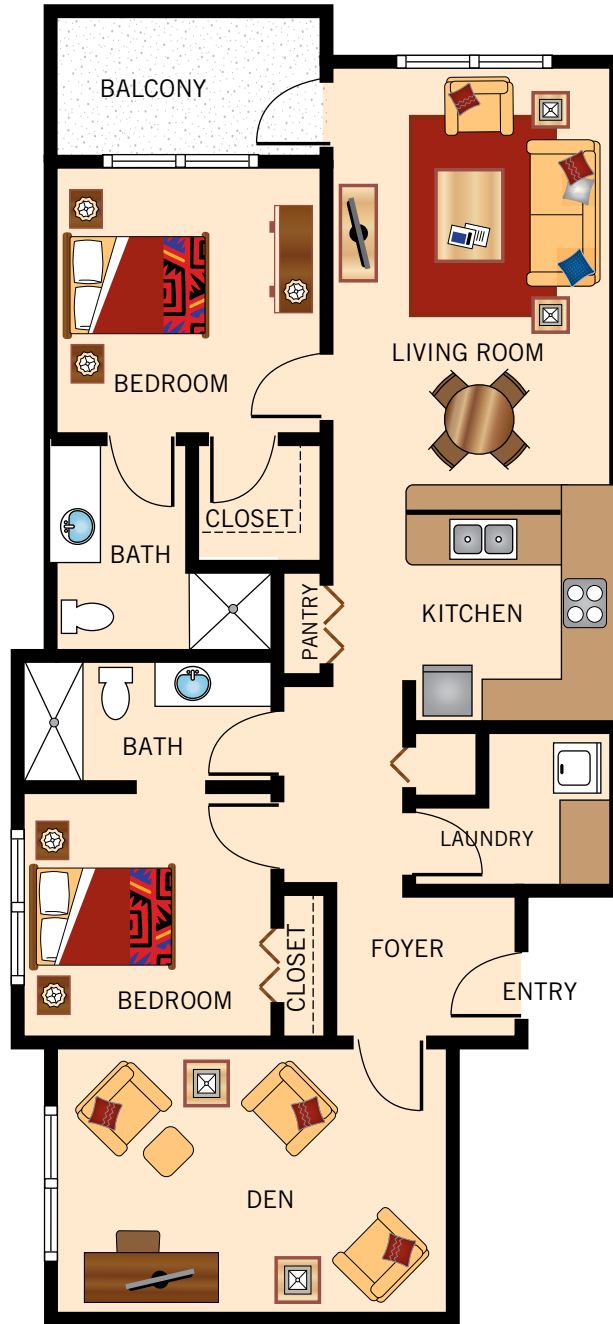

A – THE PELICAN
ONE BEDROOM ONE AND A HALF BATH
WITH DEN
1,090 Square Feet

Floor plans are not to scale and are shown for comparative purposes only.
Actual apartment floor plans may have minor variations.

D2 – THE OSPREY
TWO BEDROOM TWO BATH
1,118 Square Feet

Floor plans are not to scale and are shown for comparative purposes only.
Actual apartment floor plans may have minor variations.

D3 – THE BLUE HARON
THREE BEDROOM THREE BATH
1,425 Square Feet

Floor plans are not to scale and are shown for comparative purposes only.
Actual apartment floor plans may have minor variations.

E – THE KINGFISHER
TWO BEDROOM TWO BATH
WITH DEN
1,181 Square Feet

Floor plans are not to scale and are shown for comparative purposes only.
Actual apartment floor plans may have minor variations.

F – THE SWAN
TWO BEDROOM TWO BATH
1,090 Square Feet

Floor plans are not to scale and are shown for comparative purposes only.
Actual apartment floor plans may have minor variations.

G – THE WHITE OBIS
TWO BEDROOM TWO BATH
WITH DEN
1,330 Square Feet