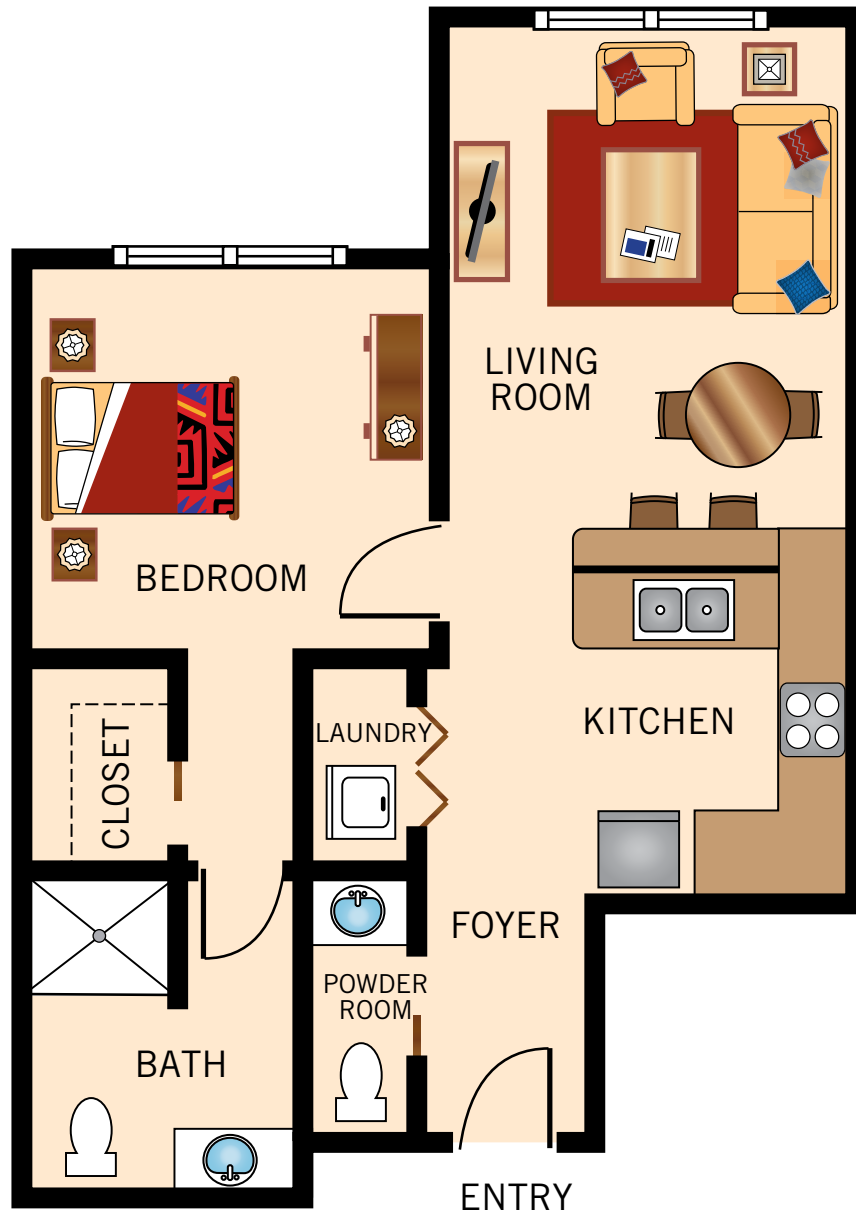

A – THE PELICAN
ONE BEDROOM ONE AND A HALF BATH
WITH DEN
1,090 Square Feet

Floor plans are not to scale and are shown for comparative purposes only.
Actual apartment floor plans may have minor variations.

Floor plans are not to scale and are shown for comparative purposes only.
Actual apartment floor plans may have minor variations.

E – THE KINGFISHER
TWO BEDROOM TWO BATH
WITH DEN
1,181 Square Feet

Floor plans are not to scale and are shown for comparative purposes only.
Actual apartment floor plans may have minor variations.

F – THE SWAN
TWO BEDROOM TWO BATH
1,090 Square Feet

Floor plans are not to scale and are shown for comparative purposes only.
Actual apartment floor plans may have minor variations.

G – THE WHITE OBIS
TWO BEDROOM TWO BATH
WITH DEN
1,330 Square Feet

Floor plans are not to scale and are shown for comparative purposes only.
Actual apartment floor plans may have minor variations.

H – THE HUMMINGBIRD
ONE BEDROOM ONE AND A HALF BATH
741 Square Feet

Floor plans are not to scale and are shown for comparative purposes only.
Actual apartment floor plans may have minor variations.