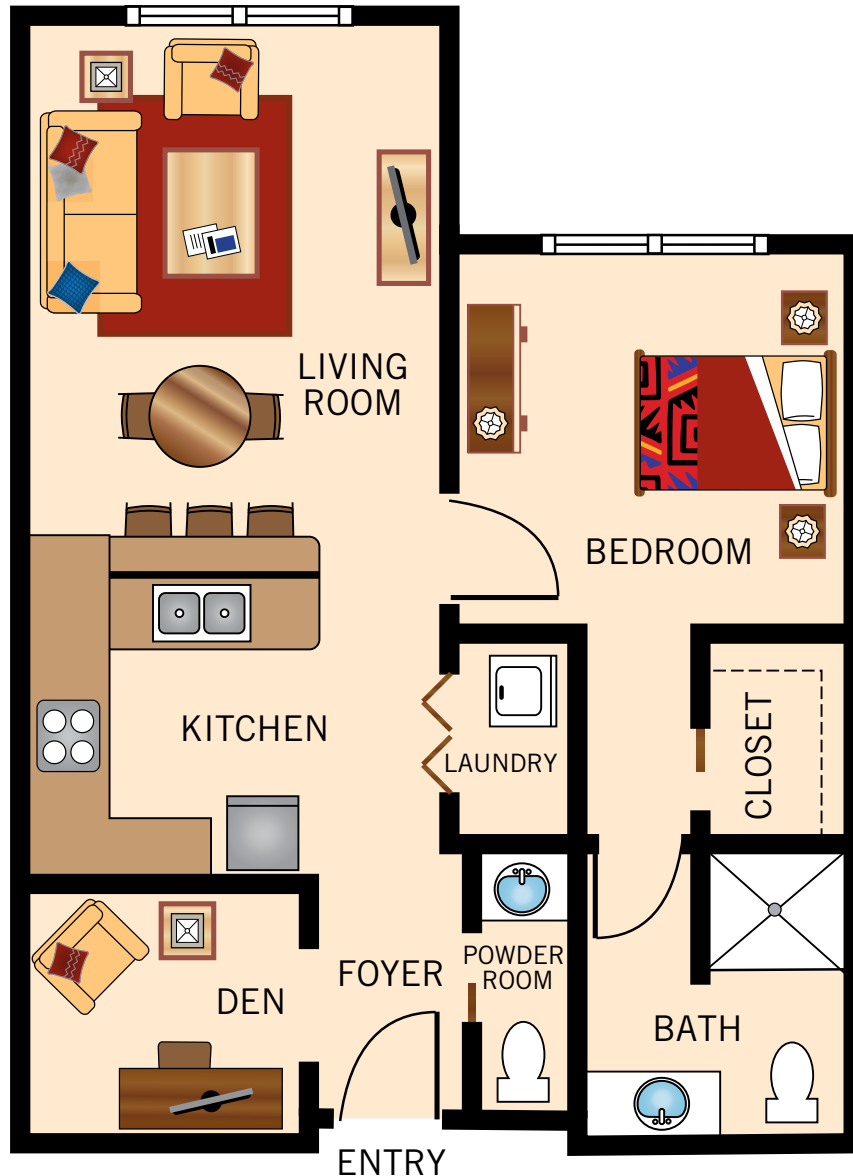

A – THE PELICAN
ONE BEDROOM ONE AND A HALF BATH
WITH DEN
1,090 Square Feet

Floor plans are not to scale and are shown for comparative purposes only.
Actual apartment floor plans may have minor variations.

B – THE EGRET
ONE BEDROOM ONE BATH
732 Square Feet

Floor plans are not to scale and are shown for comparative purposes only.
Actual apartment floor plans may have minor variations.

C – BLUE JAY
ONE BEDROOM ONE AND A HALF BATH
WITH DEN
824 Square Feet

Floor plans are not to scale and are shown for comparative purposes only.
Actual apartment floor plans may have minor variations.

D – SANDHILL CRANE
TWO BEDROOM TWO BATH
WITH DEN
1,118 Square Feet

Floor plans are not to scale and are shown for comparative purposes only.
Actual apartment floor plans may have minor variations.

D2 – THE OSPREY
TWO BEDROOM TWO BATH
1,118 Square Feet

Floor plans are not to scale and are shown for comparative purposes only.
Actual apartment floor plans may have minor variations.

D3 – THE BLUE HARON
THREE BEDROOM THREE BATH
1,425 Square Feet