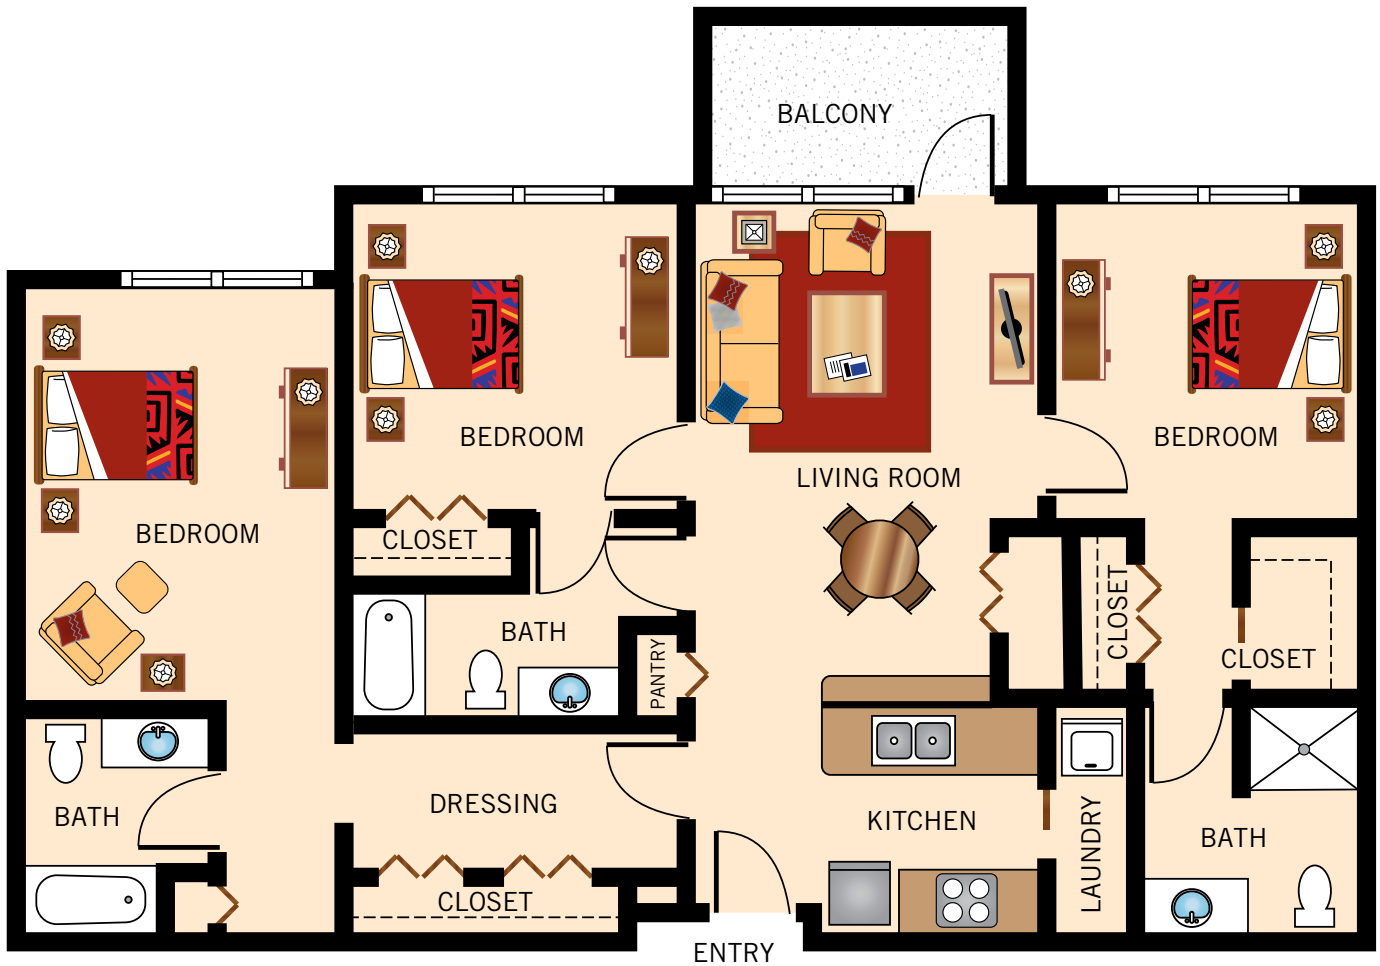

A – THE PELICAN
ONE BEDROOM ONE AND A HALF BATH
WITH DEN
1,090 Square Feet

Floor plans are not to scale and are shown for comparative purposes only.
Actual apartment floor plans may have minor variations.

B – THE EGRET
ONE BEDROOM ONE BATH
732 Square Feet

Floor plans are not to scale and are shown for comparative purposes only.
Actual apartment floor plans may have minor variations.

C – BLUE JAY
ONE BEDROOM ONE AND A HALF BATH
WITH DEN
824 Square Feet

Floor plans are not to scale and are shown for comparative purposes only.
Actual apartment floor plans may have minor variations.

D – SANDHILL CRANE
TWO BEDROOM TWO BATH
WITH DEN
1,118 Square Feet

Floor plans are not to scale and are shown for comparative purposes only.
Actual apartment floor plans may have minor variations.

D2 – THE OSPREY
TWO BEDROOM TWO BATH
1,118 Square Feet

Floor plans are not to scale and are shown for comparative purposes only.
Actual apartment floor plans may have minor variations.

D3 – THE BLUE HARON
THREE BEDROOM THREE BATH
1,425 Square Feet