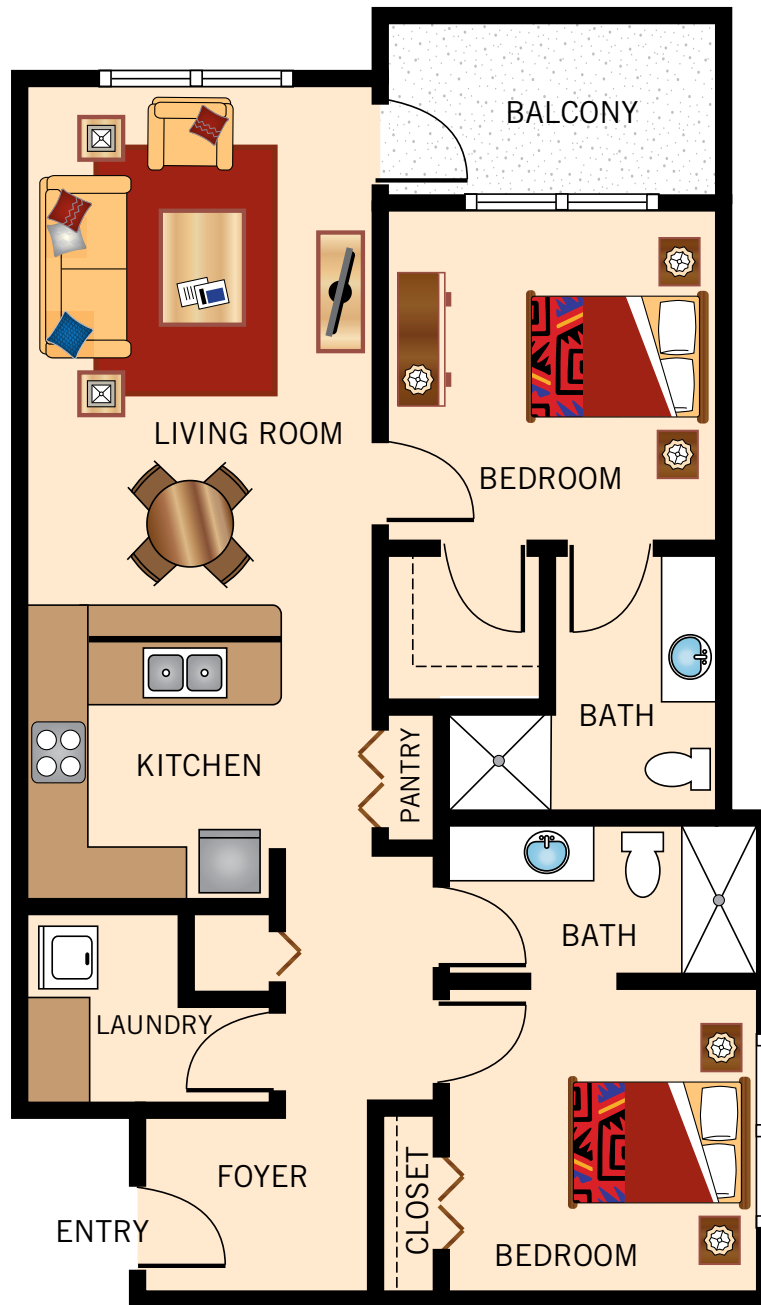

F – THE SWAN
TWO BEDROOM TWO BATH
1,090 Square Feet

Floor plans are not to scale and are shown for comparative purposes only.
Actual apartment floor plans may have minor variations.